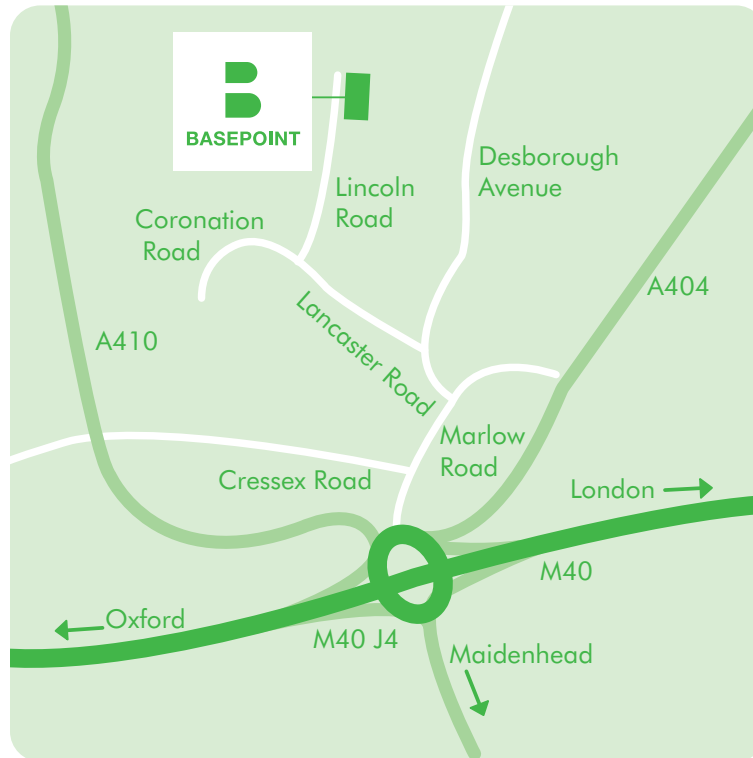

# Basepoint Business Centre High Wycombe

directions

**BASEPOINT**  
making a difference

Cressex Business Park, Lincoln Road, High Wycombe, Buckinghamshire, HP12 3RL  
t: 01494 614614 e: [highwycombe@basepoint.co.uk](mailto:highwycombe@basepoint.co.uk)

## From M40

All main routes into Wycombe go through the Handy Cross roundabout at J4 of the M40. Cressex Business Park is signposted from here.