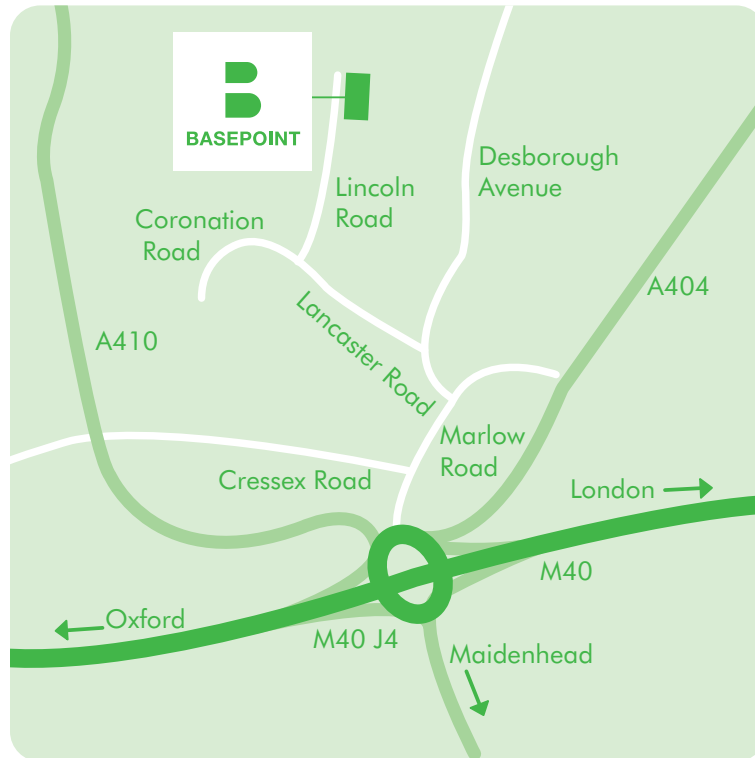

Basepoint Business Centre High Wycombe

directions

BASEPOINT
making a difference

Cressex Business Park, Lincoln Road, High Wycombe, Buckinghamshire, HP12 3RL
t: 01494 614614 e: highwycombe@basepoint.co.uk

From M40

All main routes into Wycombe go through the Handy Cross roundabout at J4 of the M40. Cressex Business Park is signposted from here.